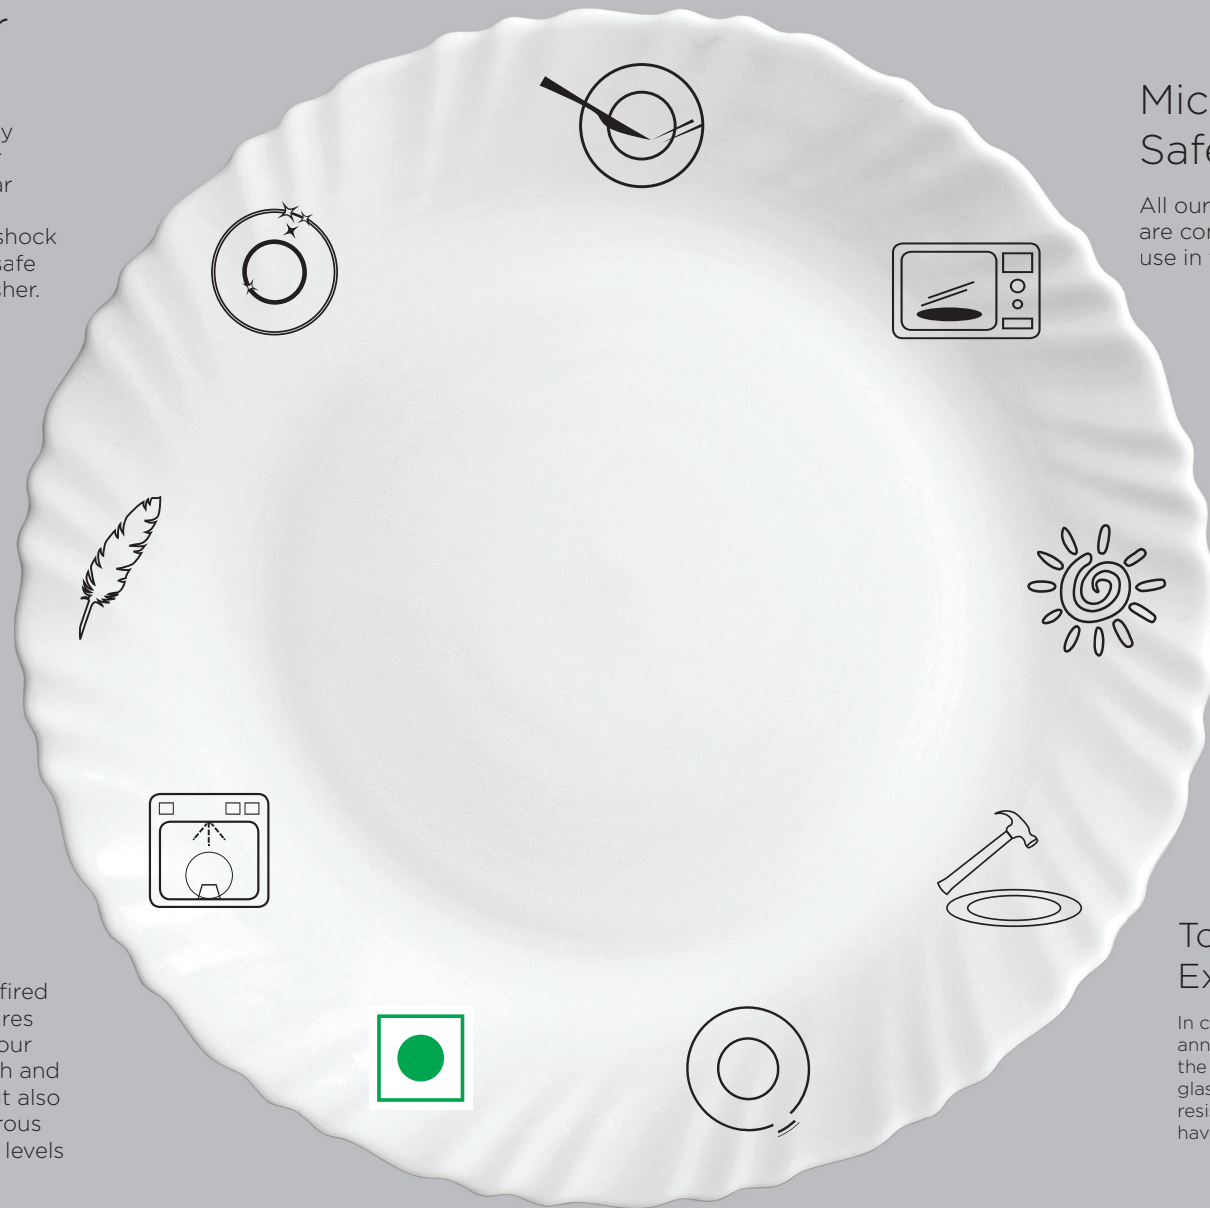

Scratch Resistance*

The extraordinary glazing fired under highly controlled conditions ensures strong resistance to scratches and abrasions.

Dishwasher Safe*

Advanced technology and process used for tempering ensures far greater resistance to impact and thermal shock to make Diva range safe to use in the dishwasher.

Microwave Safe

All our range of products are completely safe to use in the microwave.

Super white*

Enhanced whiteness is an outstanding feature with the Diva collection. We use the finest quality of chemical components to enhance the subtle glow of opal, making it whiter than ever.

Toughened Extra Strong*

In comparison to normal annealed glassware, the Diva tempered opal glassware has greater resistance to impact and have a longer usage life.

Break Resistant

In an unlikely event of breakage, Diva tempered opal glassware shatters into harmless fragments, in contrast to the annealed glassware.

Bone Ash Free

Our products are completely bone ash-free, meaning 100%-vegetarian.

100% Hygienic

The special glaze fired at high temperatures not only gives all our products a smooth and polished finish, but also ensures a non-porous surface for higher levels of hygiene.

Super Light*

The European technology used to craft these products ensures much lighter and significantly thinner wares with almost zero surface porosity.

INDEX

LA OPALA

NOVO COLLECTION 04 - 13

MELODY TEA & COFFEE COLLECTION 14 - 23

*Only applicable for Novo range of products.